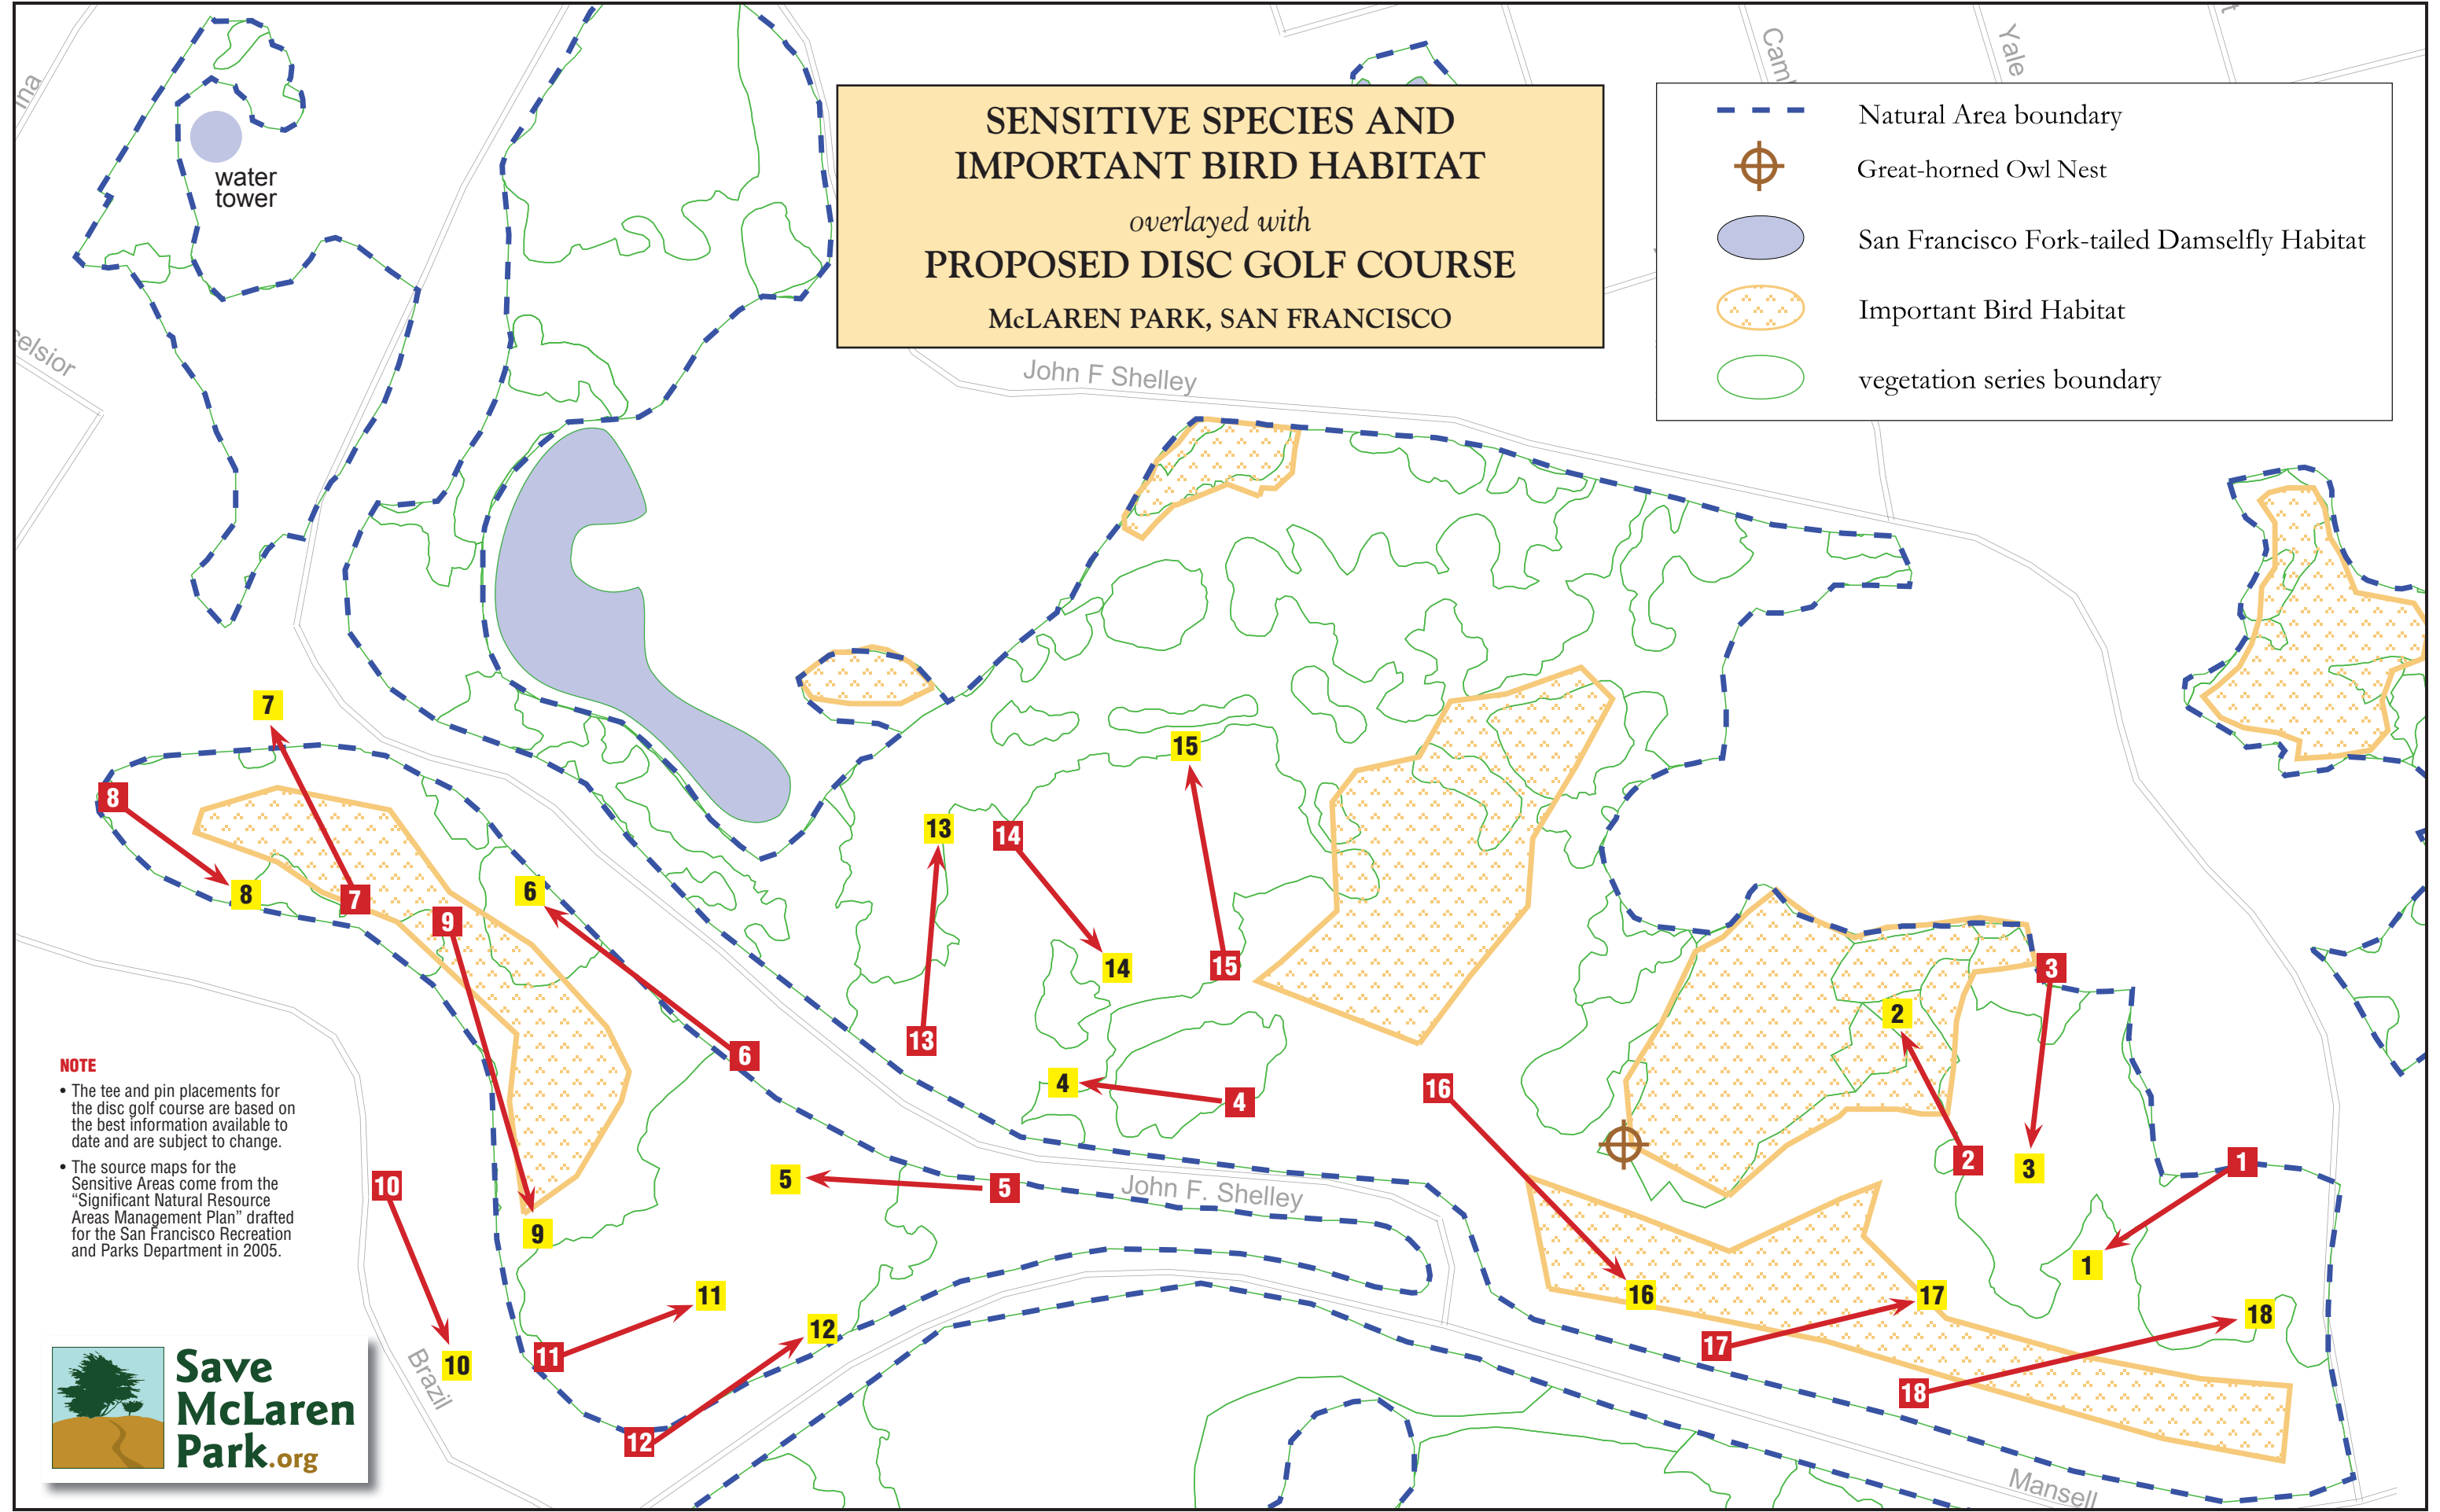

**SENSITIVE SPECIES AND
IMPORTANT BIRD HABITAT**
overlayed with
PROPOSED DISC GOLF COURSE
McLAREN PARK, SAN FRANCISCO

-  Natural Area boundary
-  Great-horned Owl Nest
-  San Francisco Fork-tailed Damselfly Habitat
-  Important Bird Habitat
-  vegetation series boundary

NOTE

- The tee and pin placements for the disc golf course are based on the best information available to date and are subject to change.
- The source maps for the Sensitive Areas come from the "Significant Natural Resource Areas Management Plan" drafted for the San Francisco Recreation and Parks Department in 2005.