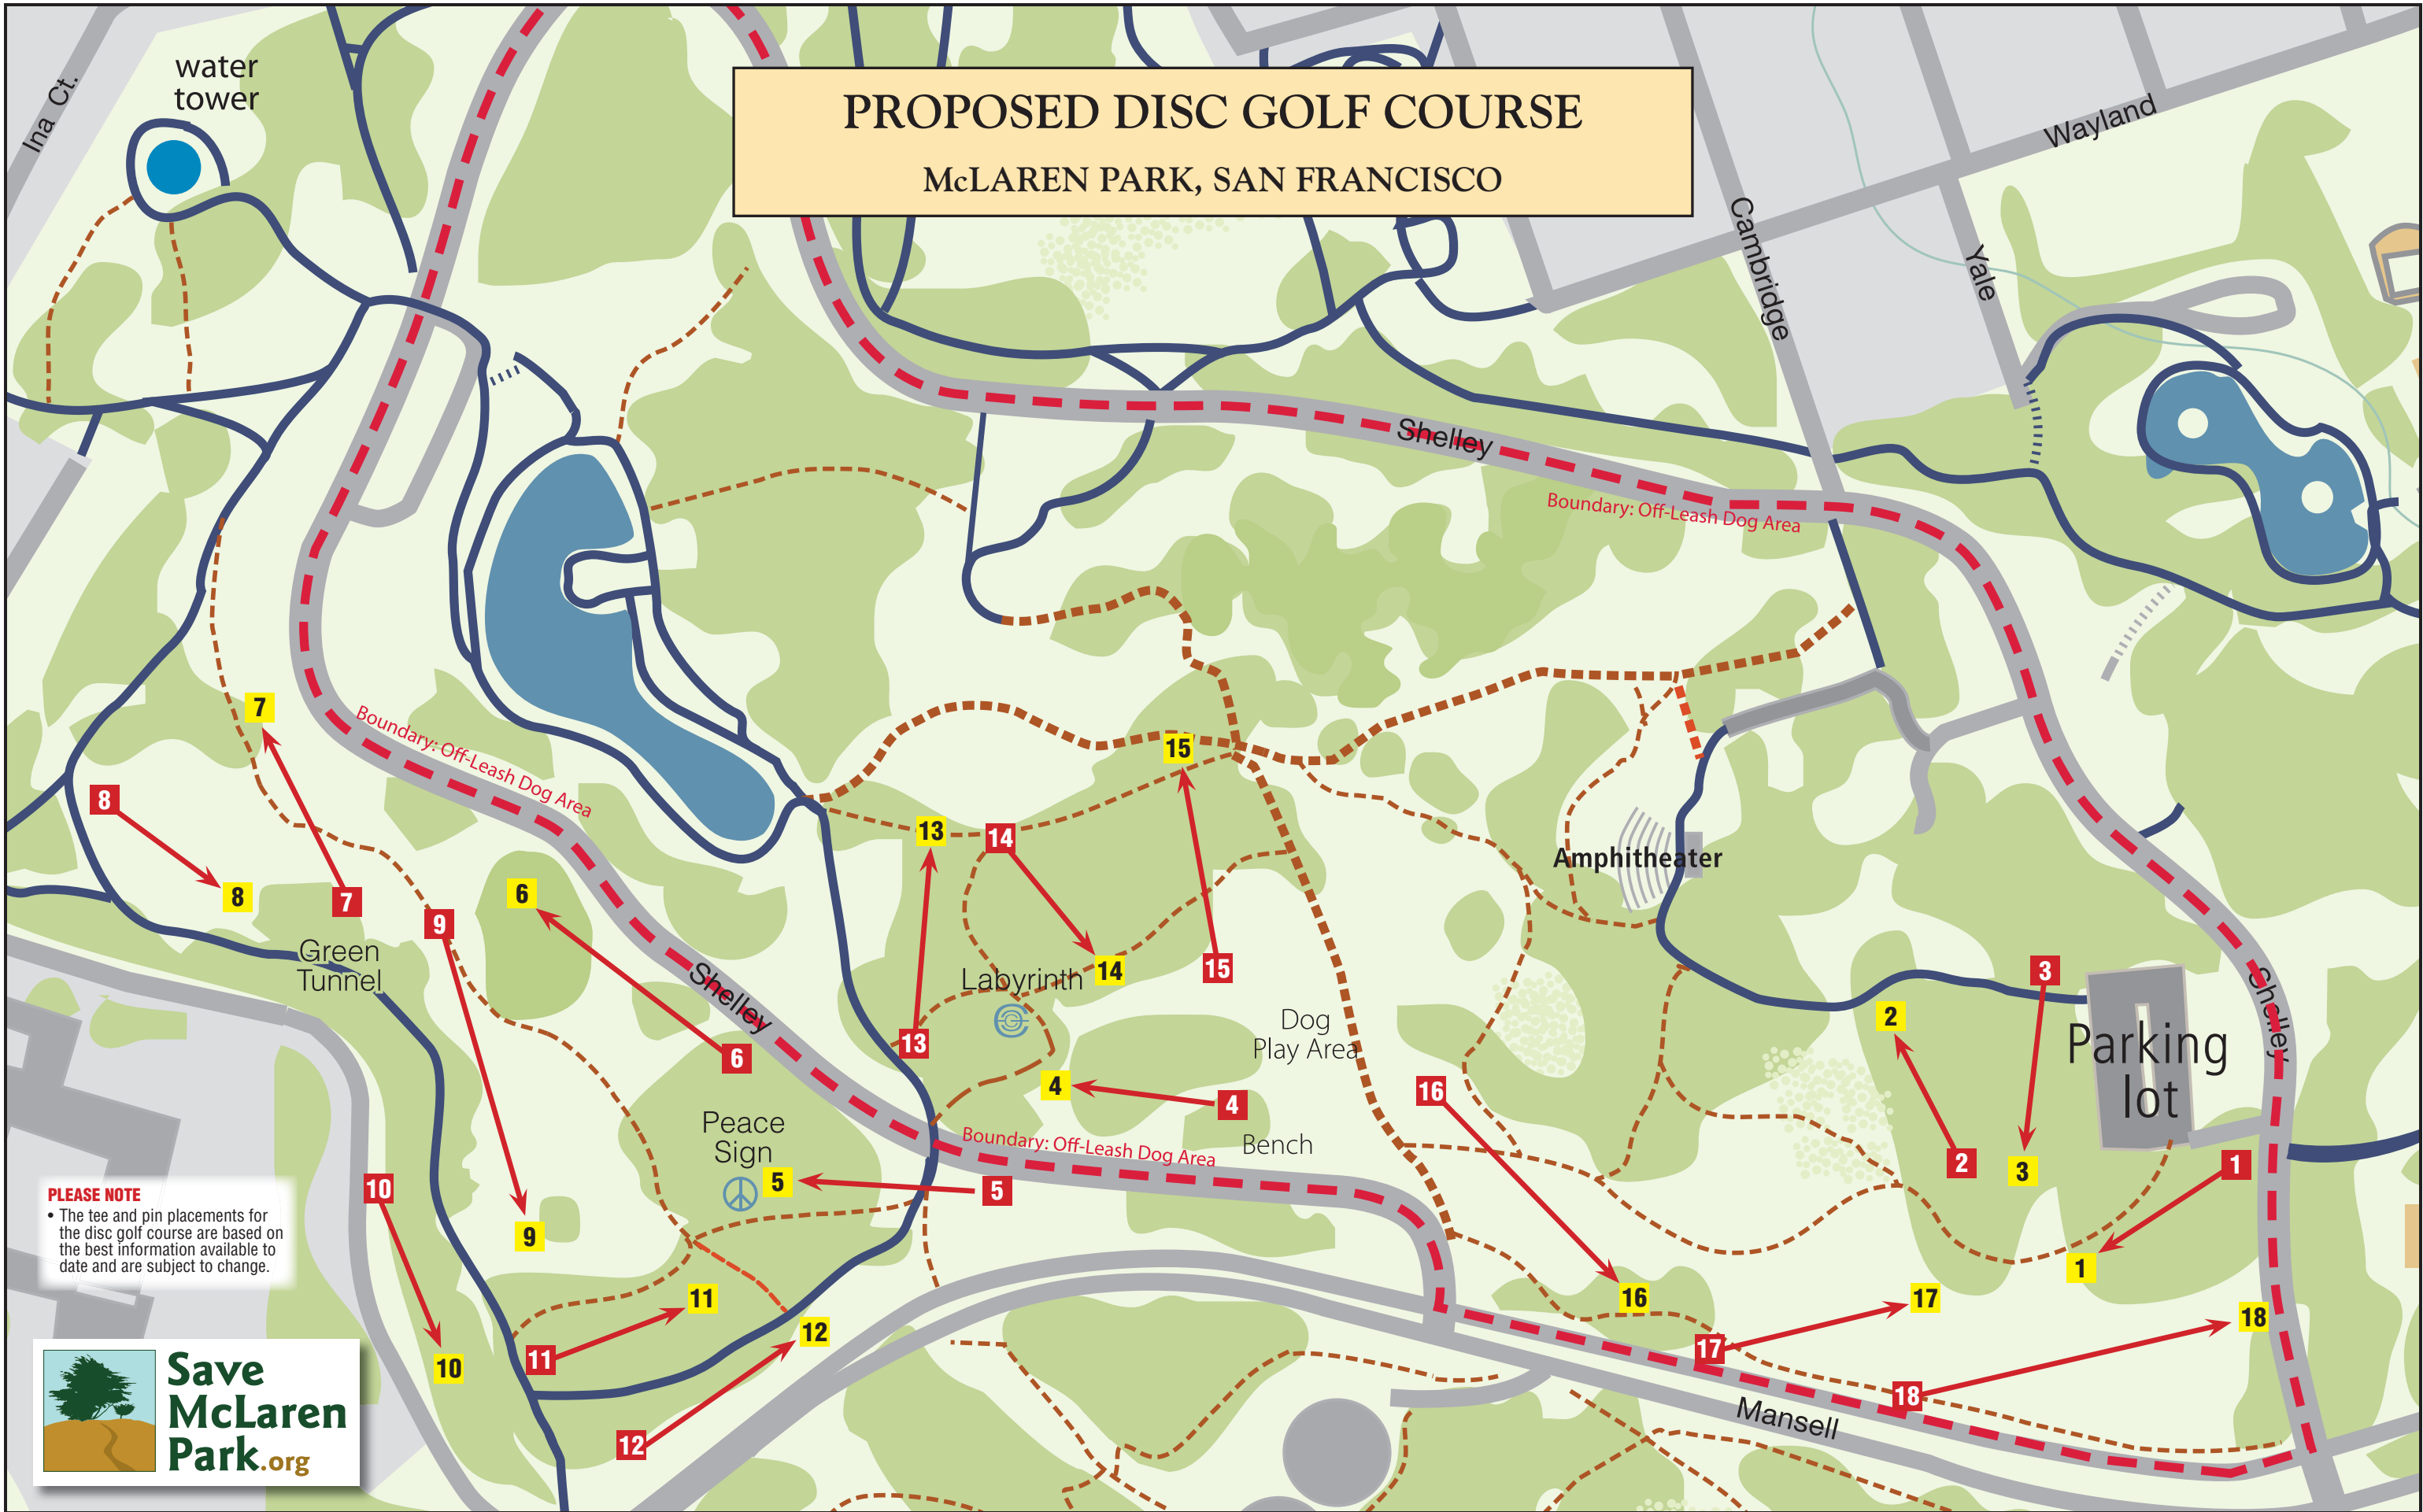

PROPOSED DISC GOLF COURSE

McLAREN PARK, SAN FRANCISCO

PLEASE NOTE
• The tee and pin placements for the disc golf course are based on the best information available to date and are subject to change.